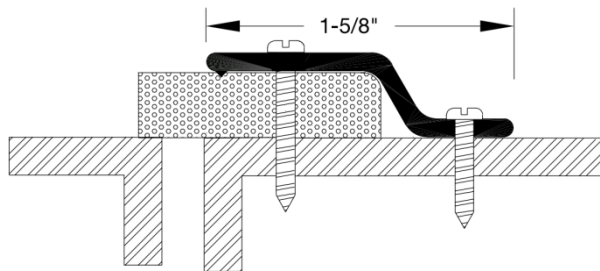

Weatherstrip

Guaranteed quality since 1918

Astragal

93 – *Sponge Neoprene Insert*  

#6 x 5/8" sheet metal screws and
#6 x 1" FH zinc screws

Finishes:

- C - Clear Anodized Aluminum
- D - Dark Bronze Anodized Aluminum
- G - Gold Anodized Aluminum